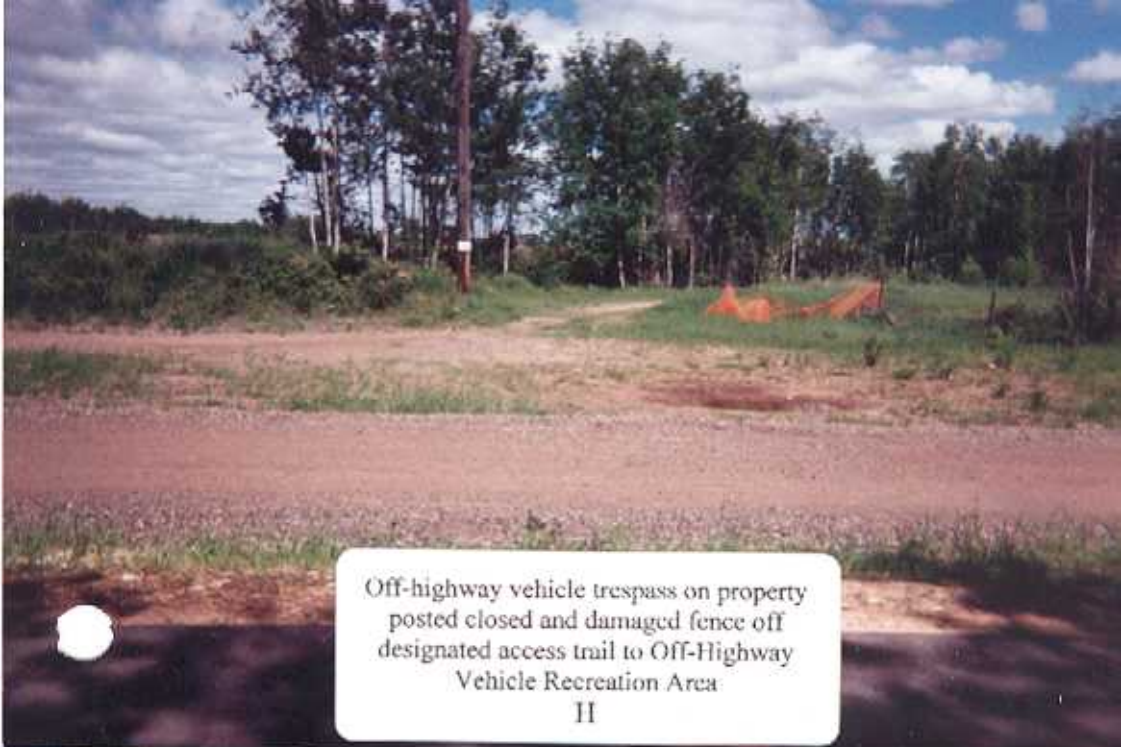

User-made scramble area two blocks from
Gilbert campground trailhead off
designated access trail to Off-Highway
Vehicle Recreation Area
E

ATV ruts around newly installed fire hydrant
three blocks from Gilbert campground
trailhead off designated access trail to
Off-Highway Vehicle Recreation Area
F

ATV ruts where ATVs are driving
into pond off designated access trail
to Off-Highway Recreation Area

G

Off-highway vehicle trespass on property posted closed and damaged fence off designated access trail to Off-Highway Vehicle Recreation Area
II

ATVs illegally crossing Mesabi Trail to drive into pond off designated access trail to Off-Highway Vehicle Recreation Area
I

Off-highway vehicle users are off the designated access trail to the Off-Highway Vehicle Recreation Area and trespassing on the Mesabi Trail to access MN Hwy 135 ditch at entrance to the OHV Rec. Area where they have caused significant damage
M