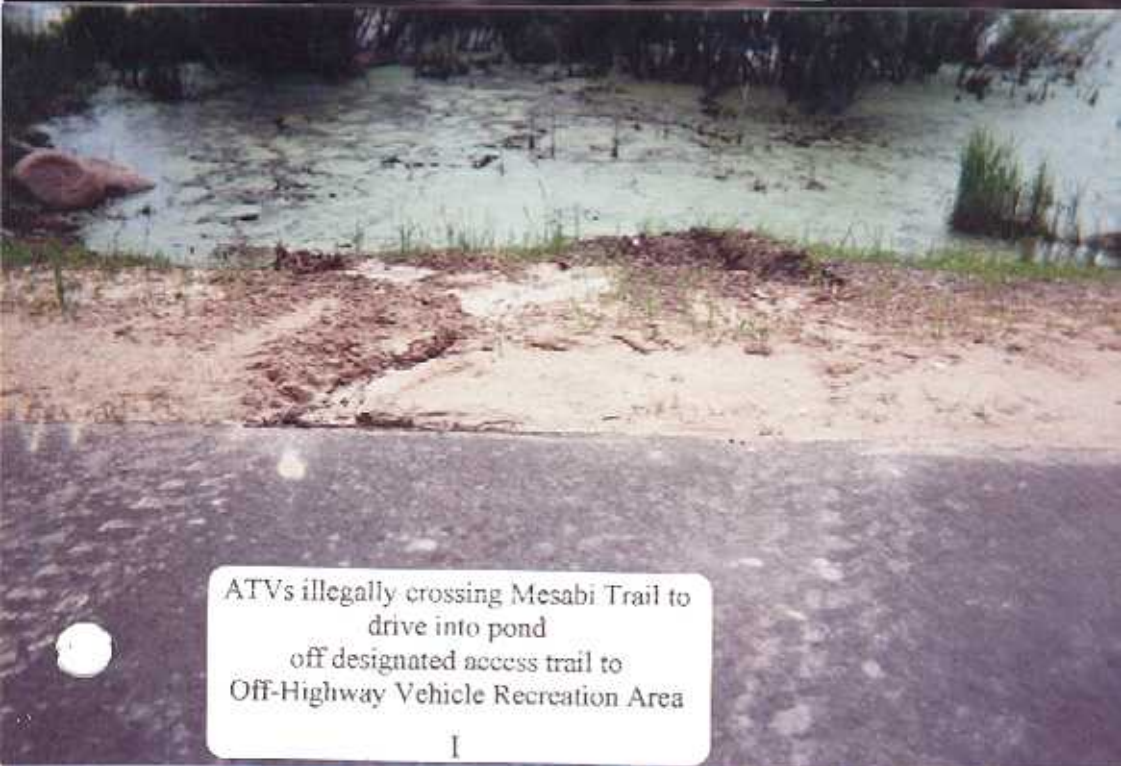

User-made scramble area two blocks from
Gilbert campground trailhead off
designated access trail to Off-Highway
Vehicle Recreation Area
E

ATV ruts around newly installed fire hydrant
three blocks from Gilbert campground
trailhead off designated access trail to
Off-Highway Vehicle Recreation Area
F

ATV ruts where ATVs are driving
into pond off designated access trail
to Off-Highway Recreation Area

G

Off-highway vehicle trespass on property posted closed and damaged fence off designated access trail to Off-Highway Vehicle Recreation Area
II

ATVs illegally crossing Mesabi Trail to drive into pond off designated access trail to Off-Highway Vehicle Recreation Area
I

Off-highway vehicle users are off the designated access trail to the Off-Highway Vehicle Recreation Area and trespassing on the Mesabi Trail to access MN Hwy 135 ditch at entrance to the OHV Rec. Area where they have caused significant damage
M