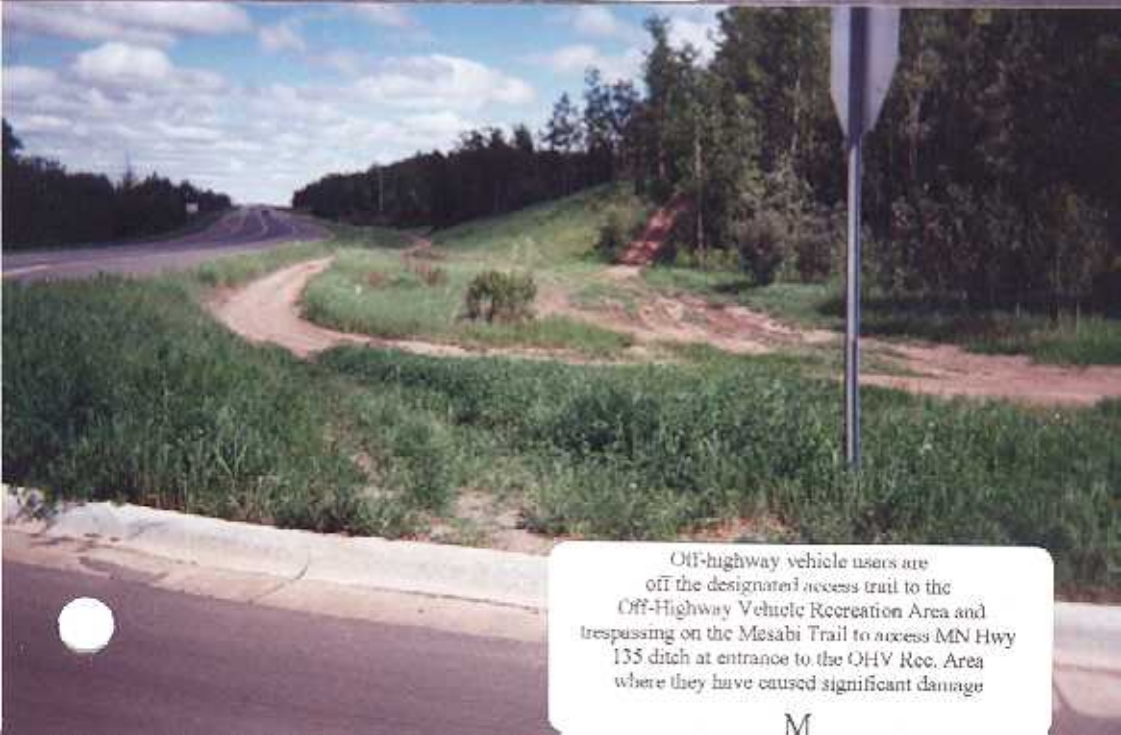

User-made scramble area two blocks from
Gilbert campground trailhead off
designated access trail to Off-Highway
Vehicle Recreation Area
E

ATV ruts around newly installed fire hydrant
three blocks from Gilbert campground
trailhead off designated access trail to
Off-Highway Vehicle Recreation Area
F

ATV ruts where ATVs are driving
into pond off designated access trail
to Off-Highway Recreation Area

G

Off-highway vehicle trespass on property posted closed and damaged fence off designated access trail to Off-Highway Vehicle Recreation Area
II

ATVs illegally crossing Mesabi Trail to drive into pond off designated access trail to Off-Highway Vehicle Recreation Area
I

Off-highway vehicle users are off the designated access trail to the Off-Highway Vehicle Recreation Area and trespassing on the Mesabi Trail to access MN Hwy 135 ditch at entrance to the OHV Rec. Area where they have caused significant damage
M